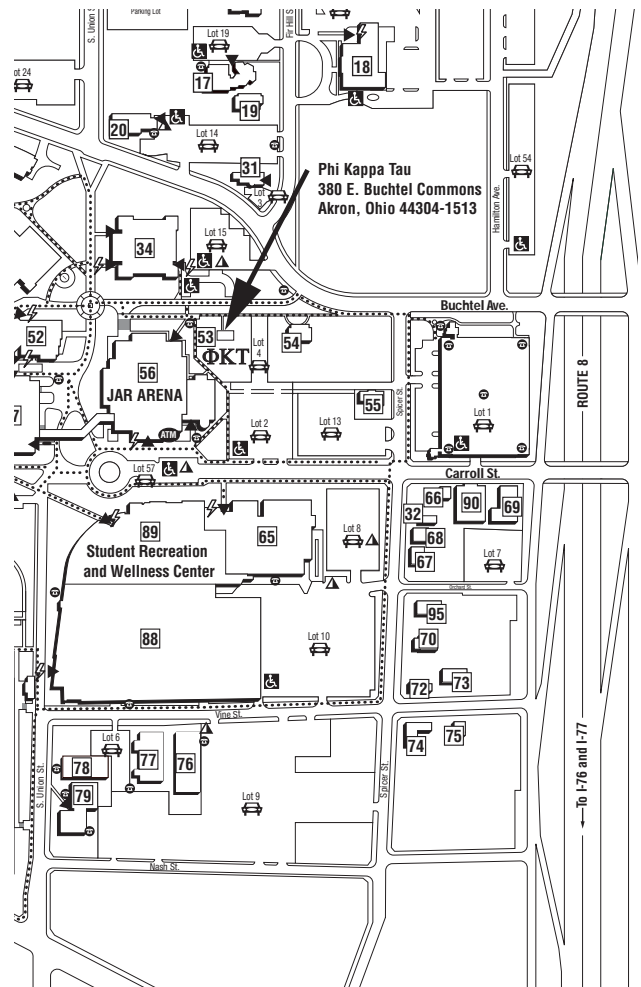

# Greek Alphabet

Courtesy of The Brothers of  
Phi Kappa Tau

380 East Buchtel Commons  
Akron, Ohio 44304-1513

[www.akronphitau.com](http://www.akronphitau.com)

# ΦΚΤ

*Symbol*    *English*                      *Pronunciation*

Map To the Phi Kappa Tau Fraternity House  
at the University of Akron

1.	A	Alpha	al•pha
2.	B	Beta	be•ta
3.	Γ	Gamma	gam•ma
4.	Δ	Delta	del•ta
5.	E	Epsilon	ep•si•lon
6.	Z	Zeta	ze•ta
7.	H	Eta	e•ta
8.	Θ	Theta	the•ta
9.	I	Iota	i•o•ta
10.	K	Kappa	kap•pa
11.	Λ	Lambda	lamb•da
12.	M	Mu	mu
13.	N	Nu	nu
14.	Ξ	Xi	xi
15.	O	Omicron	om•i•cron
16.	Π	Pi	pi
17.	P	Rho	rho
18.	Σ	Sigma	sig•ma
19.	T	Tau	tau
20.	Υ	Upsilon	up•si•lon
21.	Φ	Phi	phi
22.	X	Chi	chi
23.	Ψ	Psi	psi
24.	Ω	Omega	o•me•ga

Due to construction at the University of Akron our parking lot to the right of our house at 380 E. Buchtel Commons, Akron, OH 44304 on this map is now only accessible by going through the University of Akron's parking lot 2 off of Carrol Street.